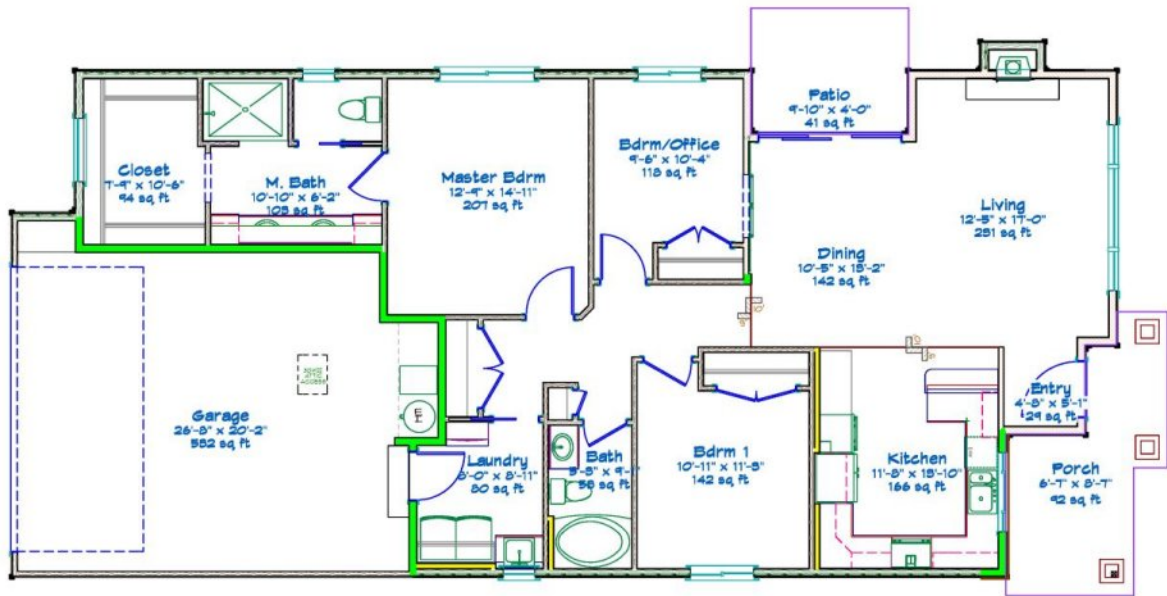

HOUSE - 1565 sq ft SQ.FT.
GARAGE - 552 sq ft SQ.FT.
PORCH/PATIO - 135 SQ.FT.

THE CANBY II

4U - Version 1.211 Some Plans may Differ

ASBURY
CONSTRUCTION