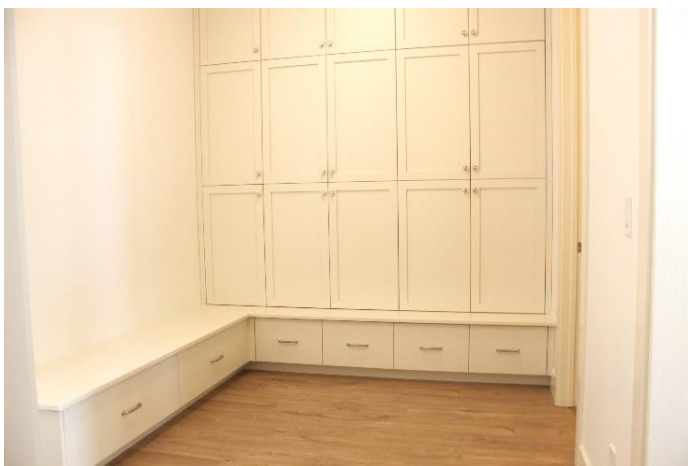

The Cocollala